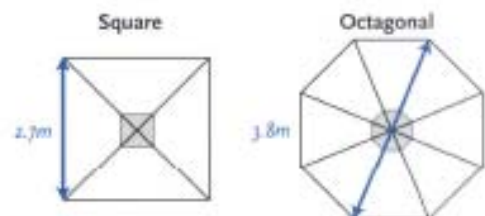

Sizes and Shapes

Octagonal Sola: 3.0m (9'10"), 3.4m (11'2"), and 3.8m (12'6")
 Square Sola: 2.4m (7'9") and 2.7m (8'8")

The Mast and Frame

- Marine-grade, 20 micron extruded anodized aluminum mast has shape and strength of a yacht mast
- Proprietary oval-shaped arms, exclusively designed connectors and central hubs
- Easy fitting to concrete or wood deck with spigot, optional in-ground fitting available
- Innovative external winder mechanism with internal treated, galvanized cables

The Components

- Proprietary Du Pont glass filled, UV resistant resin components
- Highest grade stainless steel fittings
- Unique nautical grade "buttons" hold canopy to arms

Specifications

Sola Dimensions	27 squ m	30oct m	34oct m	38oct m
A	2.7	3.0	3.4	3.8
B	2.9	3.2	3.5	3.9
C	2.8	2.7	2.8	2.8
D	2.2	2.1	2.2	2.2
E	2.0	2.0	2.1	2.1
F	2.6	2.5	2.7	2.7