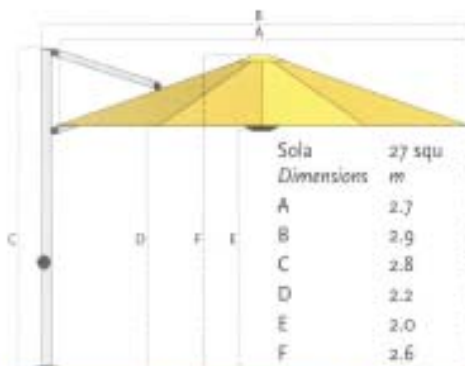

Sizes and Shapes

Octagonal Sola: 3.0m (9'10"), 3.4m (11'2"), and 3.8m (12'6")
 Square Sola: 2.4m (7'9") and 2.7m (8'8")

The Mast and Frame

- Marine-grade, 20 micron extruded anodized aluminum mast has shape and strength of a yacht mast
- Proprietary oval-shaped arms, exclusively designed connectors and central hubs
- Easy fitting to concrete or wood deck with spigot, optional in-ground fitting available
- Innovative external winder mechanism with internal treated, galvanized cables

The Components

- Proprietary Du Pont glass filled, UV resistant resin components
- Highest grade stainless steel fittings
- Unique nautical grade "buttons" hold canopy to arms

Specifications

Sola Dimensions	27 squ m	30oct m	34oct m	38oct m
A	2.7	3.0	3.4	3.8
B	2.9	3.2	3.5	3.9
C	2.8	2.7	2.8	2.8
D	2.2	2.1	2.2	2.2
E	2.0	2.0	2.1	2.1
F	2.6	2.5	2.7	2.7