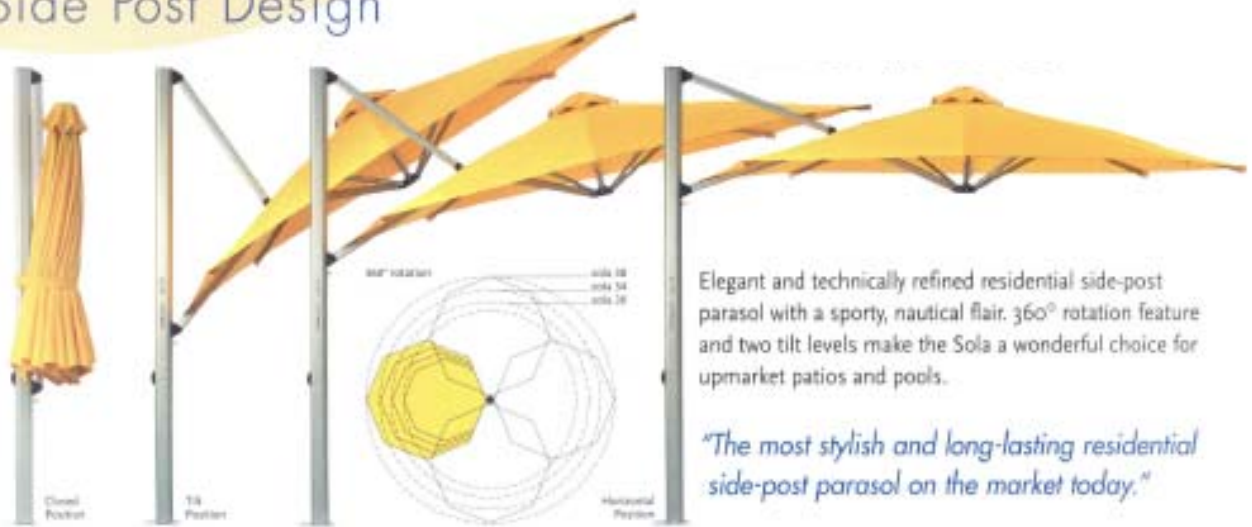

Side Post Design

Elegant and technically refined residential side-post parasol with a sporty, nautical flair. 360° rotation feature and two tilt levels make the Sola a wonderful choice for upmarket patios and pools.

"The most stylish and long-lasting residential side-post parasol on the market today."

The Advantages

- Marine-grade materials guarantee longevity (anodized aluminum means no rust, no paint to flake)
- Large sizes and elimination of centrepost provides maximum space and shade
- Unique, "fool-proof" rotational locking mechanism; canopy easy to raise and lower
- Stylish and sporty when in use, unobtrusive when collapsed
- Rotates 360° to enhance your shade options; allows you to shade a large area with just one parasol
- Tilts to block out early morning and late afternoon sun as well as offering additional privacy
- Vented canopy facilitates airflow and stabilizer stays provide greater stability in wind
- Folds into a compact vertical format when not in use, easily removed for seasonal storage
- Design features enable ease of installation and maintenance by handyman
- Due to its light weight (23kg), the Sola can be set up for multiple location usage

Sizes and Shapes

Octagonal Sola: 3.0m (9'10"), 3.4m (11'2"), and 3.8m (12'6")
 Square Sola: 2.4m (7'9") and 2.7m (8'8")

The Mast and Frame

- Marine-grade, 20 micron extruded anodized aluminum mast has shape and strength of a yacht mast
- Proprietary oval-shaped arms, exclusively designed connectors and central hubs
- Easy fitting to concrete or wood deck with spigot, optional in-ground fitting available
- Innovative external winder mechanism with internal treated, galvanized cables