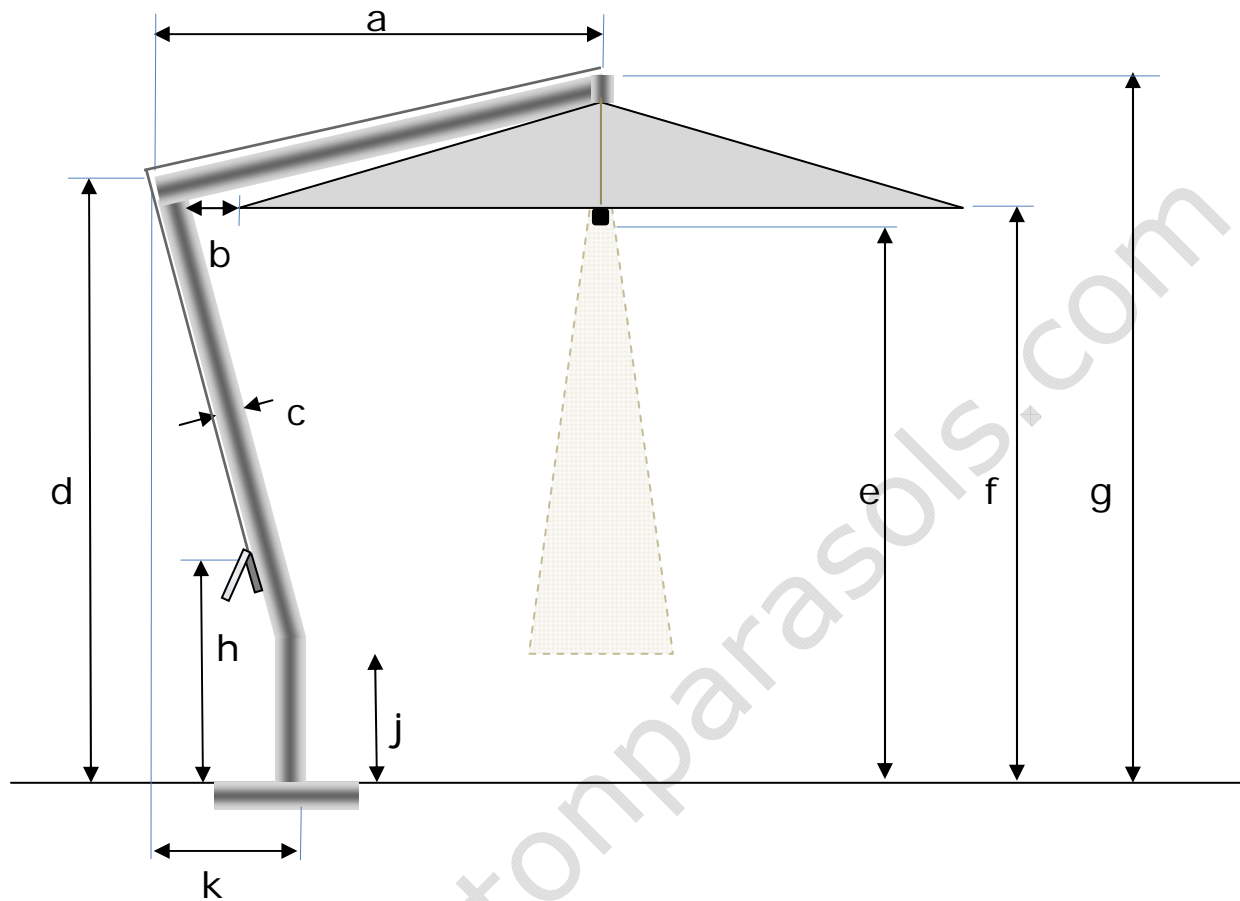

## ST. TROPEZ SIDE POST PARASOL

| Dimensions are in centimetres |                            | 3.2m oct | 2.5m square | 3.0m square |
|-------------------------------|----------------------------|----------|-------------|-------------|
| a                             | Boom reach                 | 175      | 175         | 175         |
| b                             | Boom to canopy edge        | 50       | 40          | 15          |
| c                             | Mast square                | 6.5      | 6.5         | 6.5         |
| d                             | Mast height                | 216      | 216         | 216         |
| e                             | Bottom hub clearance       | 192      | 192         | 192         |
| f                             | Head room                  | 217      | 210         | 210         |
| g                             | Apex (overall) height      | 270      | 270         | 270         |
| h                             | Lever height               | 90       | 90          | 90          |
| j                             | Mast angle height          | 52       | 52          | 52          |
| k                             | Mast depth (front to rear) | 43       | 43          | 43          |

All dimensions are approximate.