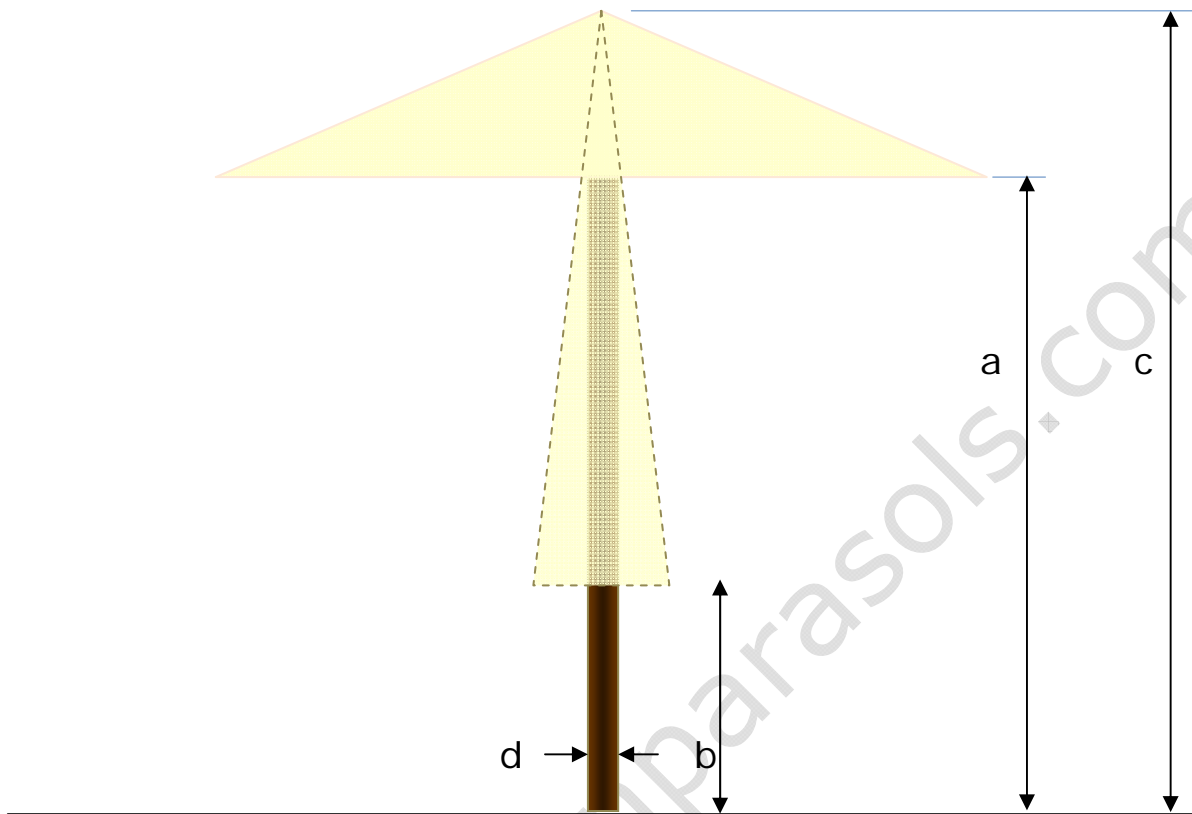

## TRIESTE PARASOL

	Dimensions in cm	3.0 Octagonal	3.5m Octagonal	2.0m x 3.0m Rectangular
<b>a</b>	Headroom height	230	230	230
<b>b</b>	Table clearance (no valance)	120	100	95
<b>c</b>	Apex height	280	280	280
<b>d</b>	Mast diameter	4.8	4.8	4.8
	Number of spokes	8	8	8
	Spoke size (section)	1.8 x 3.4	1.8 x 3.4	1.8 x 3.4
	Weight	13 Kg	15 Kg	13 Kg

All dimensions are approximate.