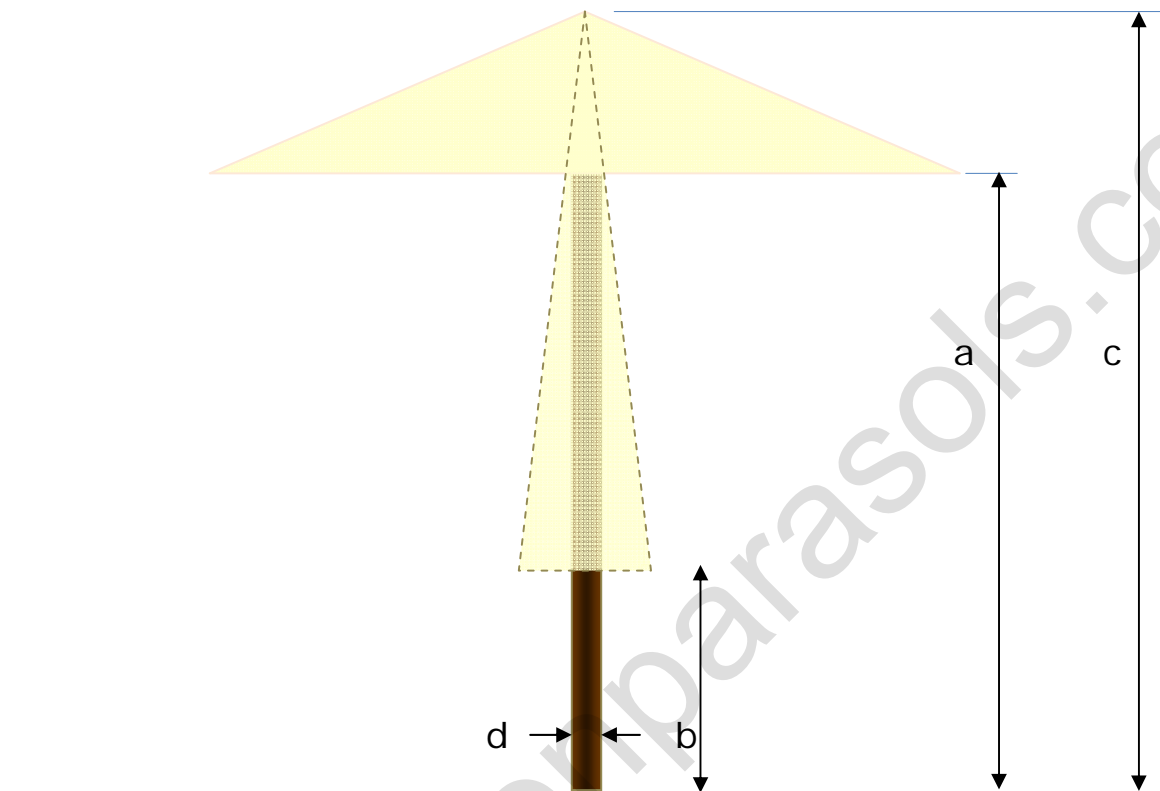

## TRIESTE PARASOL

	Dimensions in cm	2.5 Octagonal	3.0 Octagonal	3.5m Octagonal	4.0m Octagonal	2.0m x 3.0m Rectangular
a	Headroom height	225	230	230	250	230
b	Table clearance (no valance)	125	120	100	90	95
c	Apex height	265	280	280	300	280
d	Mast diameter	3.8	4.8	4.8	5.8	4.8
	Number of spokes	8	8	8	8	8
	Spoke size (section)	1.8 x 3.4	1.8 x 3.4	1.8 x 3.4	1.8 x 3.4	1.8 x 3.4
	Weight	8 Kg	13 Kg	15 Kg	22 Kg	13 Kg

All dimensions are approximate.